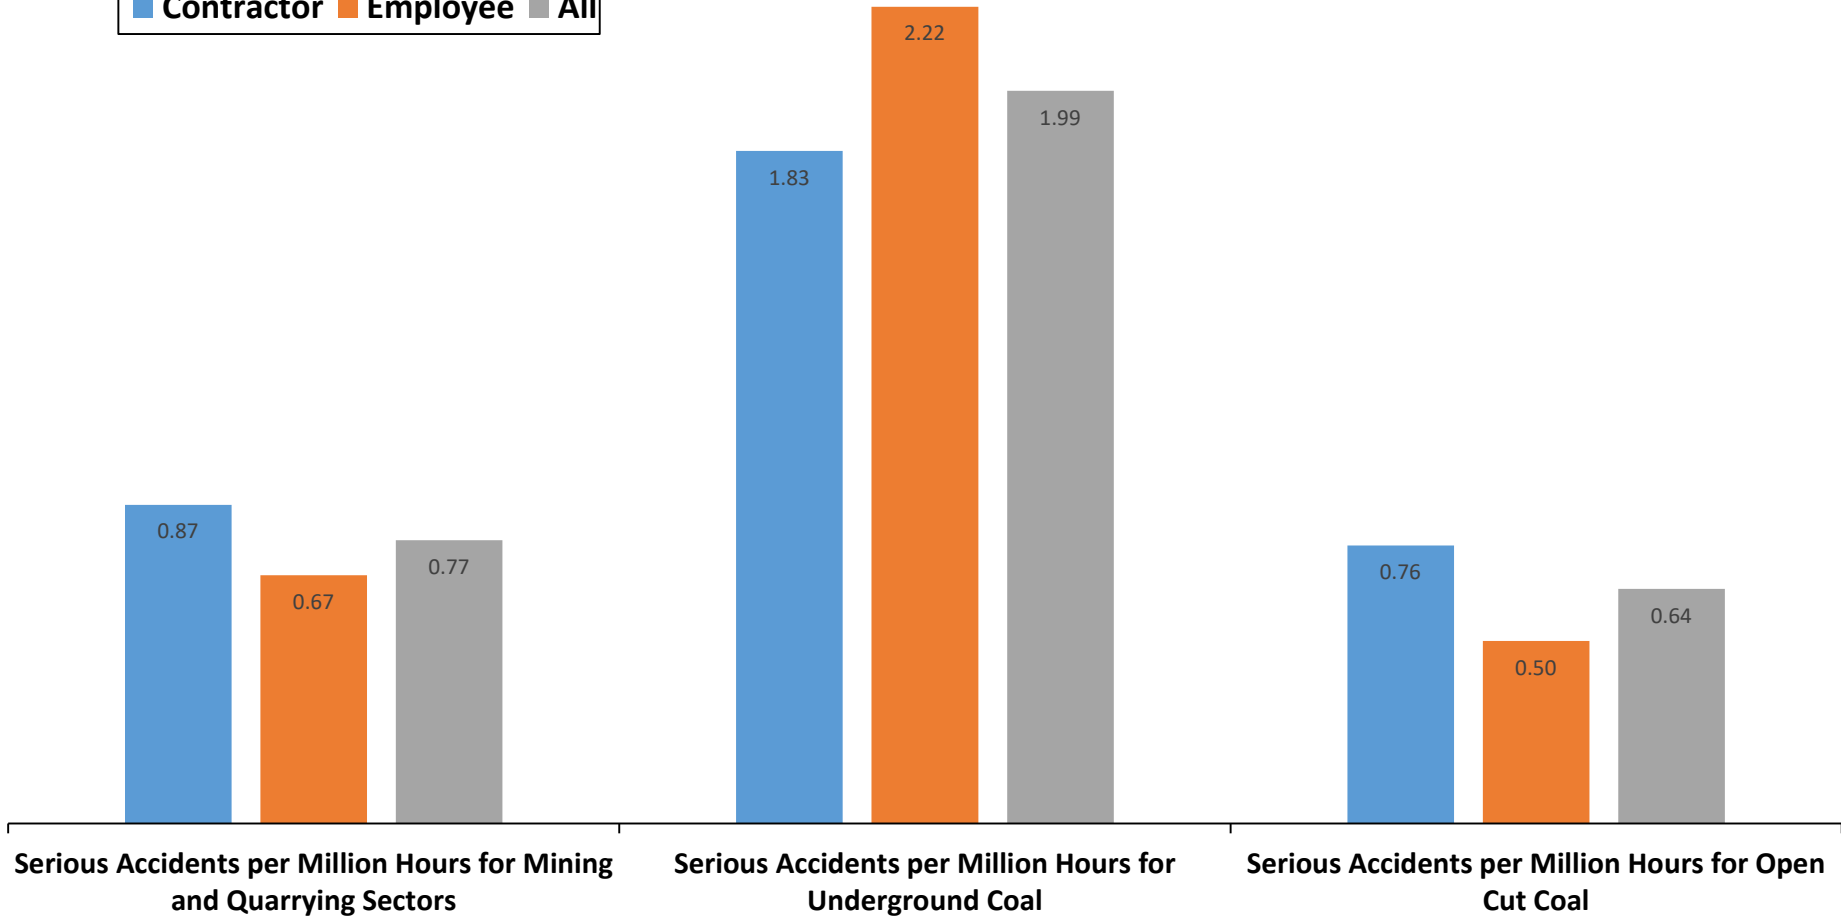

### Fatalities per Million Hours by Employment Status, 1 July 2012 to 30 June 2020

■ Contractor ■ Employee ■ All

### Serious Accidents by Employment Status, 1 July 2012 to 13 July 2020

## Fatalities

Period	Sector	Contractor	Employee	All
1 July 2012 to 13 July 2020	Fatalities for Mining and Quarrying Sectors	8	11	19
1 July 2012 to 13 July 2020	Fatalities for Underground Coal	1	3	4
1 July 2012 to 13 July 2020	Fatalities for Open Cut Coal	6	2	8

## Serious Accidents

Period	Sector	Contractor	Employee	All
1 July 2012 to 13 July 2020	Serious Accidents for Mining and Quarrying Sectors	361	281	642
1 July 2012 to 13 July 2020	Serious Accidents for Underground Coal	119	104	223
1 July 2012 to 13 July 2020	Serious Accidents for Open Cut Coal	191	104	295