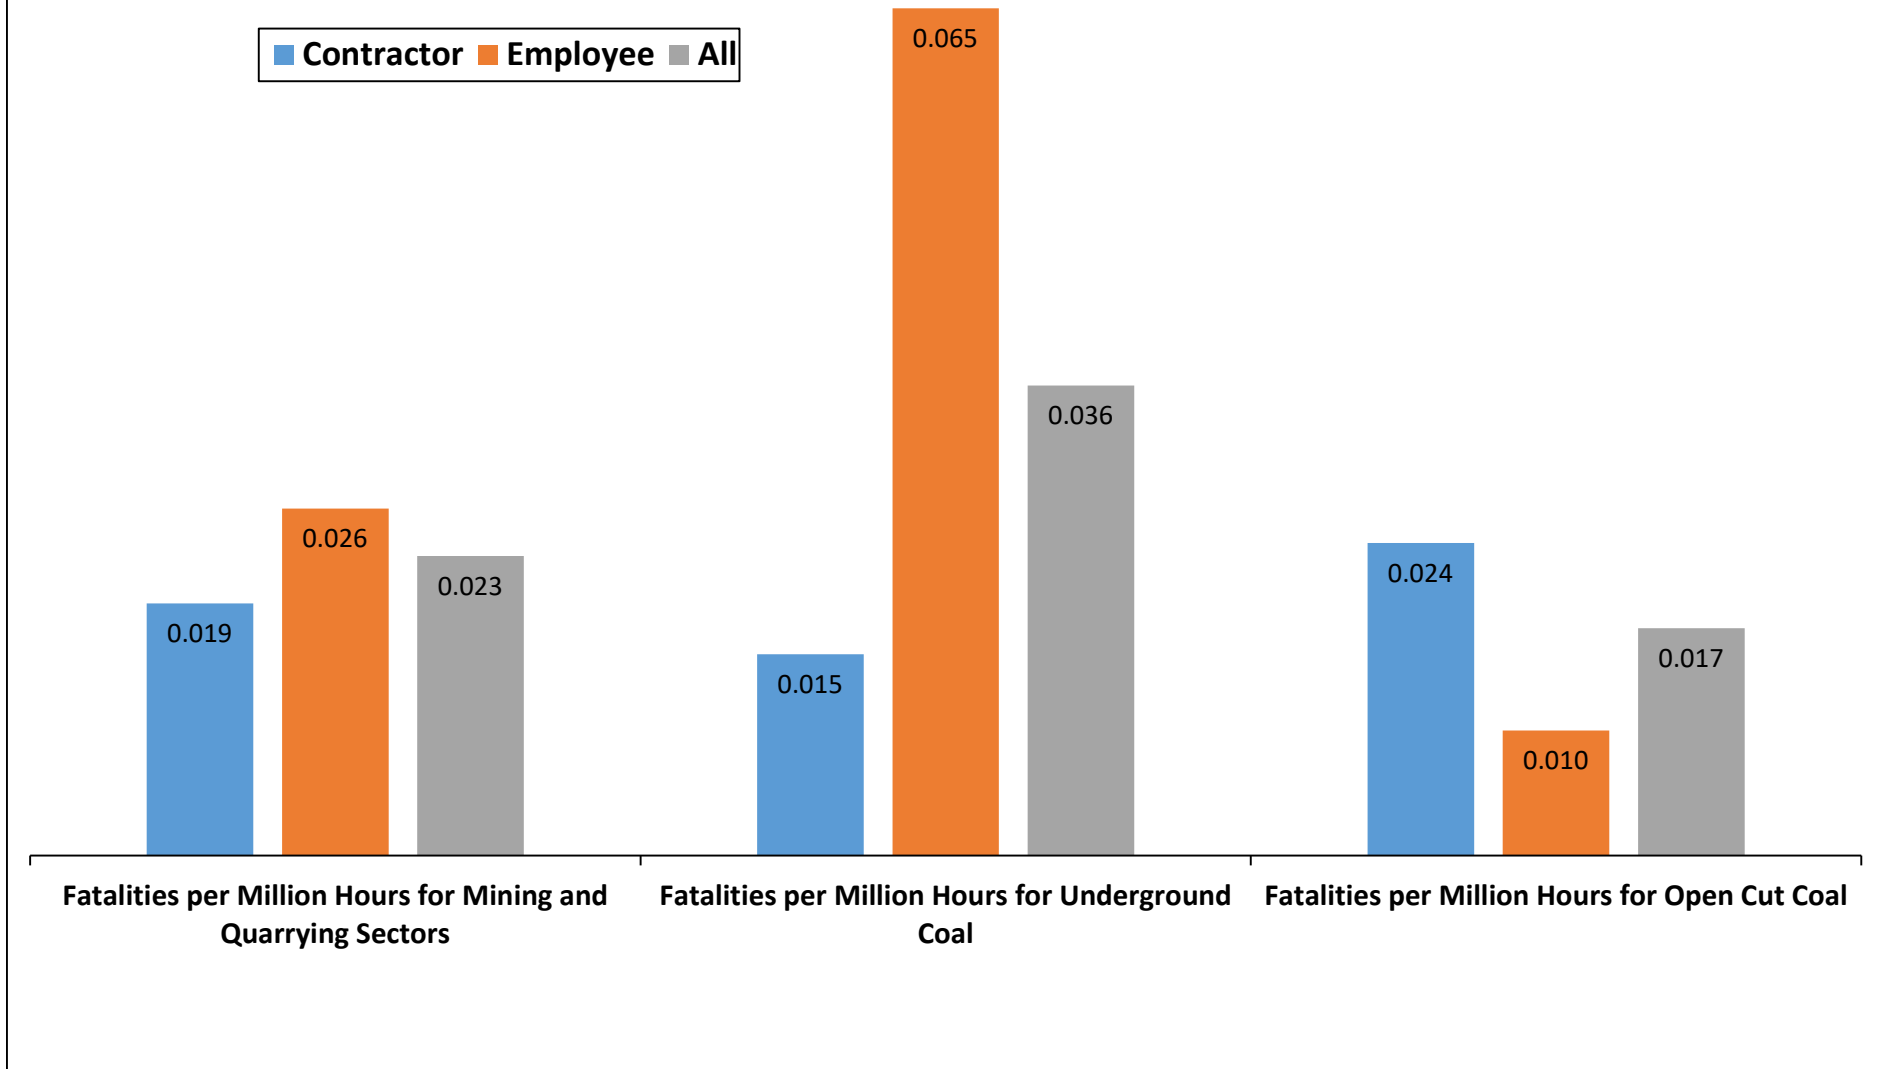

### Fatalities by Emploment Status, 1 July 2012 to 13 July 2020

■ Contractor ■ Employee

### Serious Accidents by Employment Status, 1 July 2012 to 13 July 2020

## Fatalities

Period	Sector	Contractor	Employee	All
1 July 2012 to 13 July 2020	Fatalities for Mining and Quarrying Sectors	8	11	19
1 July 2012 to 13 July 2020	Fatalities for Underground Coal	1	3	4
1 July 2012 to 13 July 2020	Fatalities for Open Cut Coal	6	2	8

## Serious Accidents

Period	Sector	Contractor	Employee	All
1 July 2012 to 13 July 2020	Serious Accidents for Mining and Quarrying Sectors	361	281	642
1 July 2012 to 13 July 2020	Serious Accidents for Underground Coal	119	104	223
1 July 2012 to 13 July 2020	Serious Accidents for Open Cut Coal	191	104	295