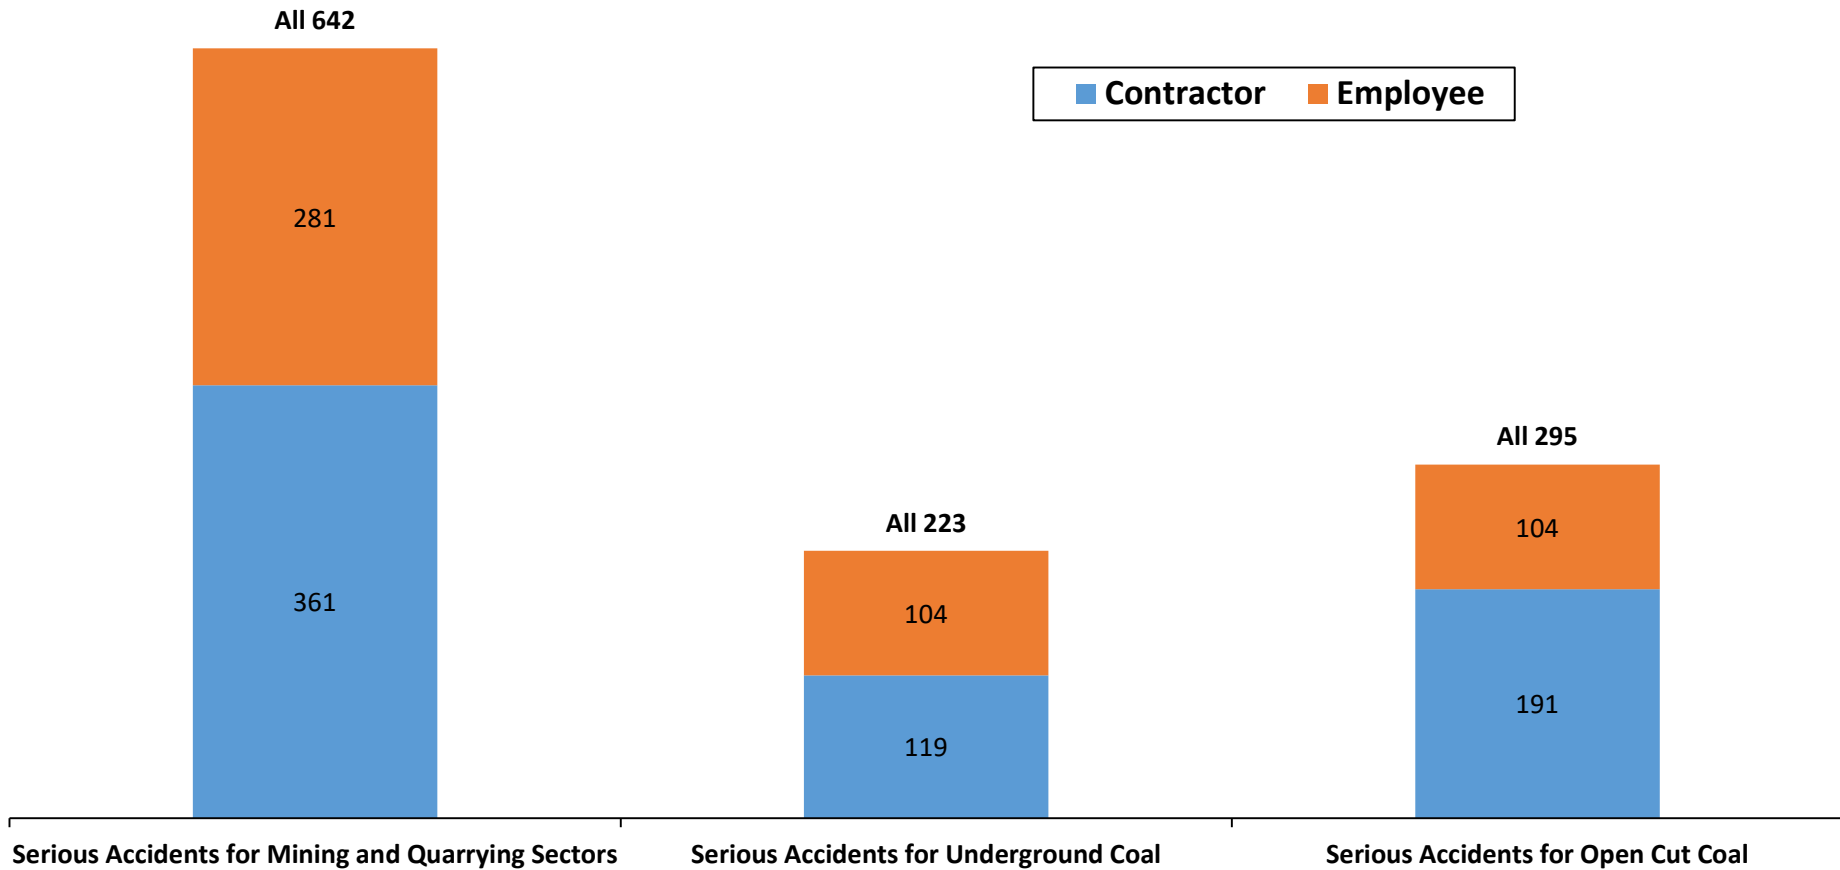

Serious Accidents by Employment Status, 1 July 2012 to 13 July 2020