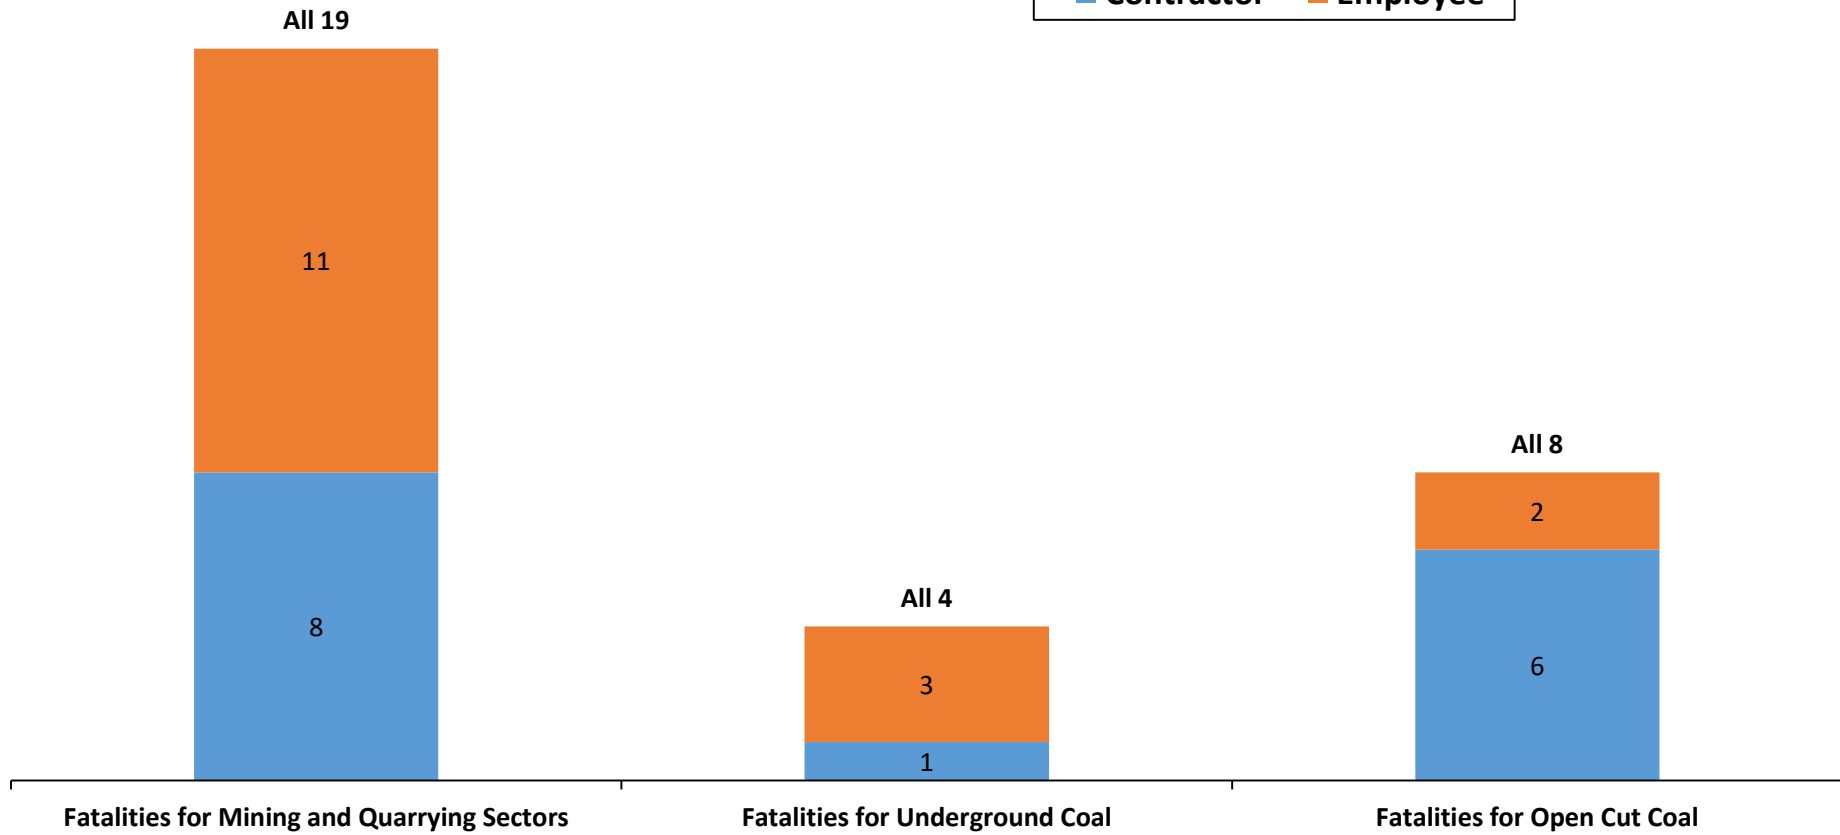

### Fatalities by Emploment Status, 1 July 2012 to 13 July 2020

■ Contractor ■ Employee

## Fatalities

Period	Sector	Contractor	Employee	All
1 July 2012 to 13 July 2020	Fatalities for Mining and Quarrying Sectors	8	11	19
1 July 2012 to 13 July 2020	Fatalities for Underground Coal	1	3	4
1 July 2012 to 13 July 2020	Fatalities for Open Cut Coal	6	2	8

## Serious Accidents

Period	Sector	Contractor	Employee	All
1 July 2012 to 13 July 2020	Serious Accidents for Mining and Quarrying Sectors	361	281	642
1 July 2012 to 13 July 2020	Serious Accidents for Underground Coal	119	104	223
1 July 2012 to 13 July 2020	Serious Accidents for Open Cut Coal	191	104	295

## SAFR

Period	Sector	Contractor	Employee	All
1 July 2012 to 30 June 2020	Serious Accidents per Million Hours for Mining and Quarrying Sectors	0.87	0.67	0.77
1 July 2012 to 30 June 2020	Serious Accidents per Million Hours for Underground Coal	1.83	2.22	1.99
1 July 2012 to 30 June 2020	Serious Accidents per Million Hours for Open Cut Coal	0.76	0.50	0.64