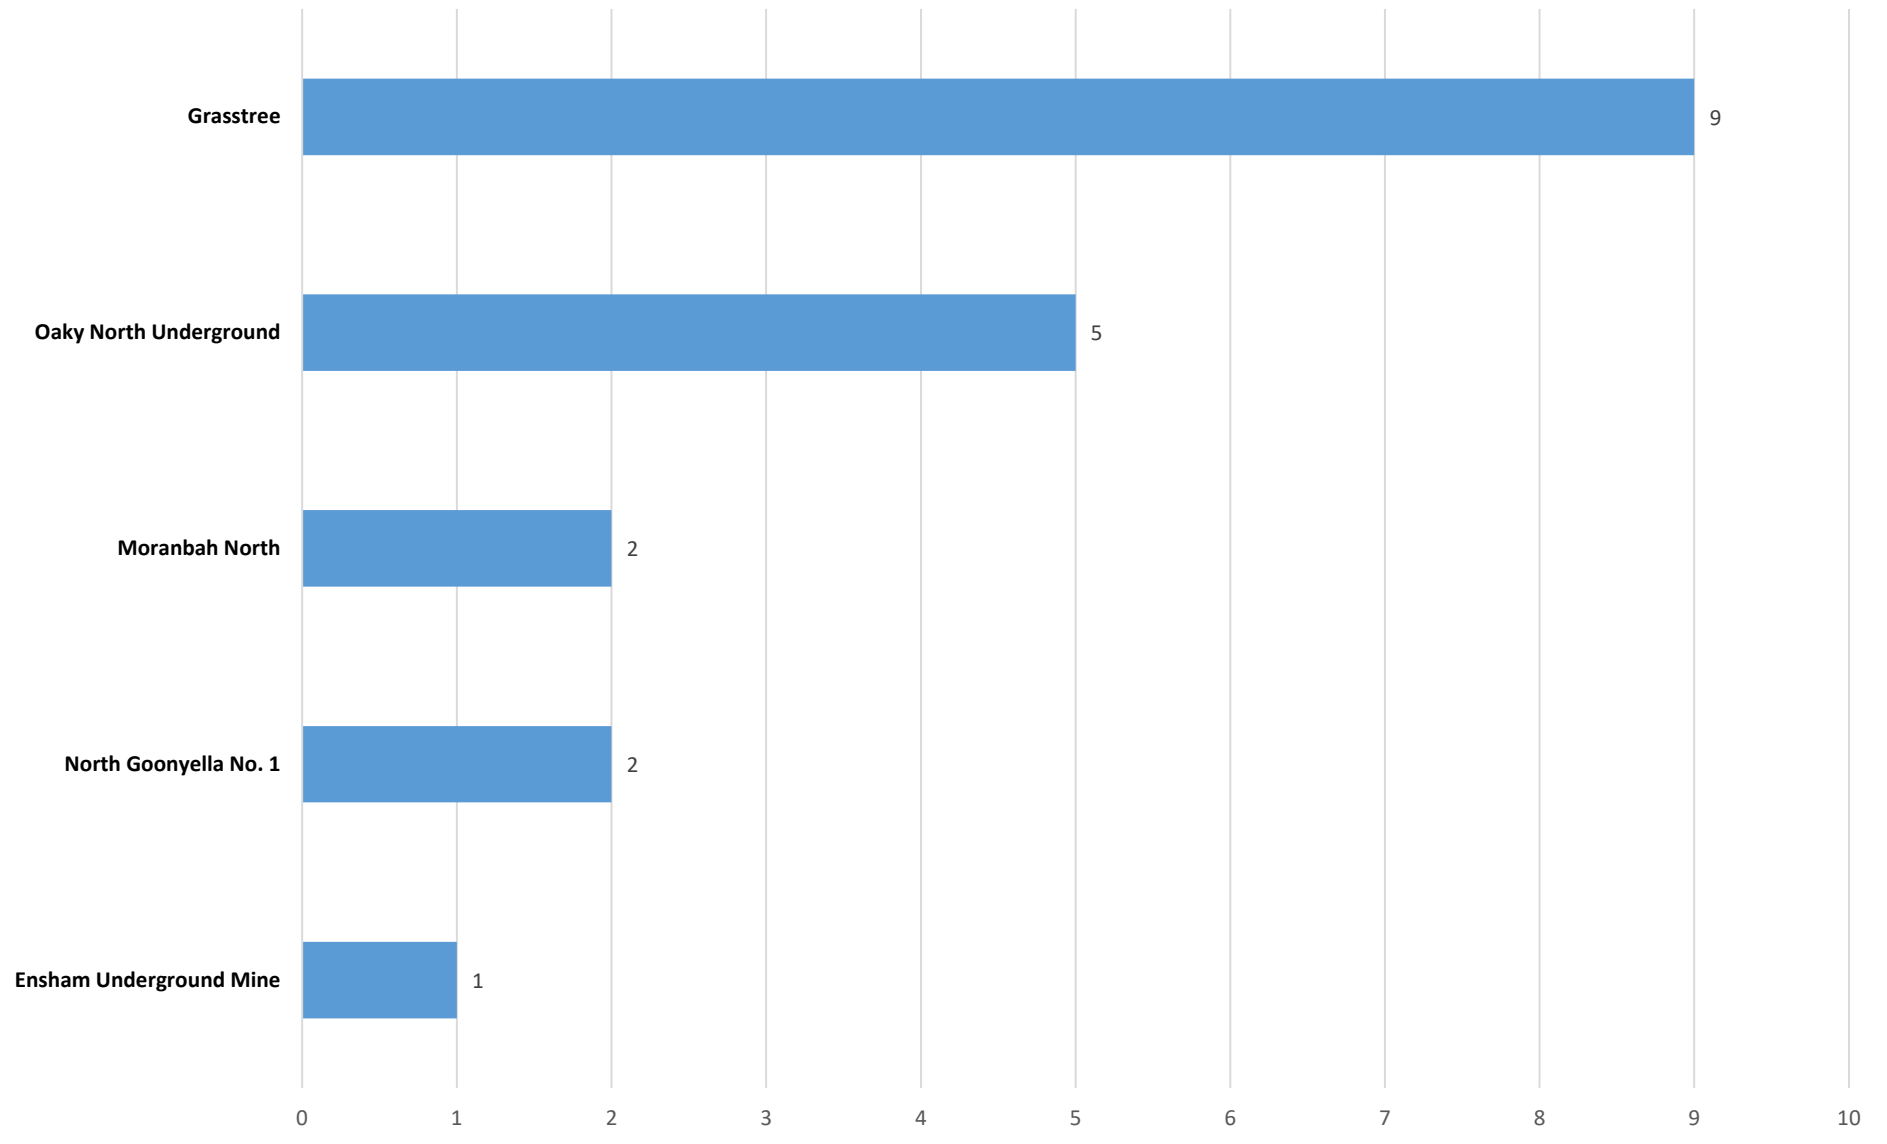

Underground Coal Other Areas Methane HPIs